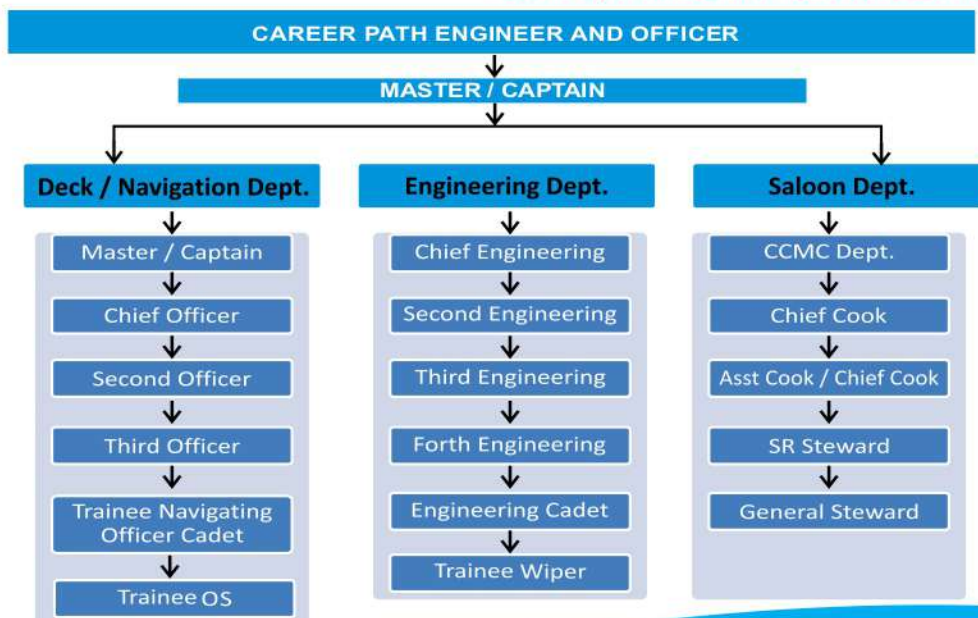

CCMC

A Saloon Rating after successful completion of pre-sea course, joins vessel Trainee/2nd Cook and subsequently become Chief Cook/Chief Steward, who is the in-charge of Catering Department. He takes care of Ship's fooding, provision stores, general hygiene and house keeping. The Chief Cook is usually one of the most pampered and loved person on board.

CCMC - 1,60,000/- INCLUDING ALL FACILITIES	
PERTICULARS	AMOUNT
Admission fees	25,000/-
Tution Fees	50,000/-
fooding	30,000/-
Accommodation	20,000/-
uniform and other stationary	20,000/-
CDC/documentation/ travelling	15,000/-
Grand total	1,60,000/-

Fees once paid will be **NON- REFUNDABLE** under any circumstances

Mob : 9930504615 / 8600354444
8237155544 / 8446037344
E-Mail : info@seatonmaritime.com
Web Site : www.seatonmaritime.com